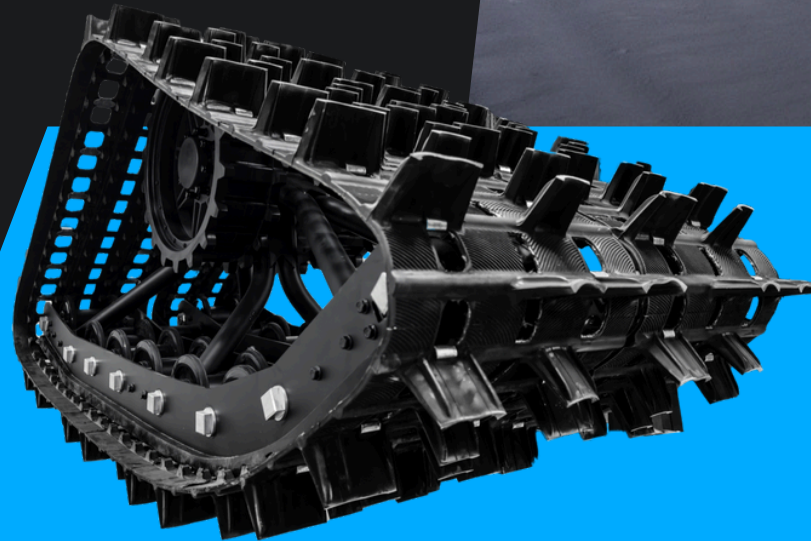

CAMSO EPIC 280 | DUAL TRACK

THE CAMSO EPIC 280 DUAL 30" WIDE TRACK IS A GREAT MIXTURE OF EXTREME CAPABILITY AND COMFORT WITHOUT COMPROMISE. IT IS DESIGNED TO GO UP TO A MAXIMUM OF 80MPH AND A 40-60MPH CRUISING SPEED FOR MOST OEM GEAR RATIOS.

- ✓ 60 min Installation Time
- ✓ 80 MPH Maximum Top Speed
- ✓ CAMSO 162 (2.8LUG)
- ✓ Medium Duty Vehicles - 10K GVW
- ✓ 330 lbs per track

30"
WIDTH

2,400 SQ IN
COVERAGE PER TRACK